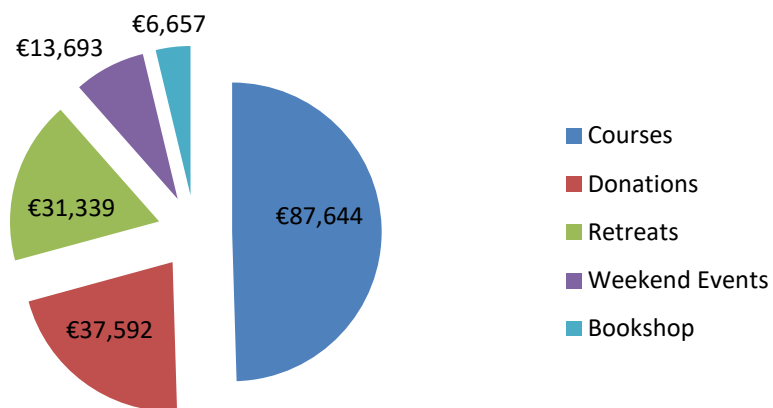

Income Breakdown for 2014 – 2016 for the Dublin Buddhist Centre

Breakdown of Main Income 2014

Breakdown of Main Income 2015

Breakdown of Main Income 2016

(provisional figures)