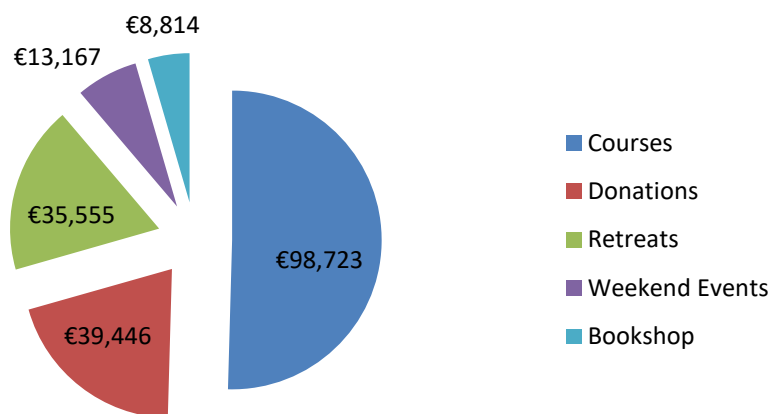

Income Breakdown for 2014 – 2016 for the Dublin Buddhist Centre

Breakdown of Main Income 2014

Breakdown of Main Income 2015

Breakdown of Main Income 2016

(provisional figures)