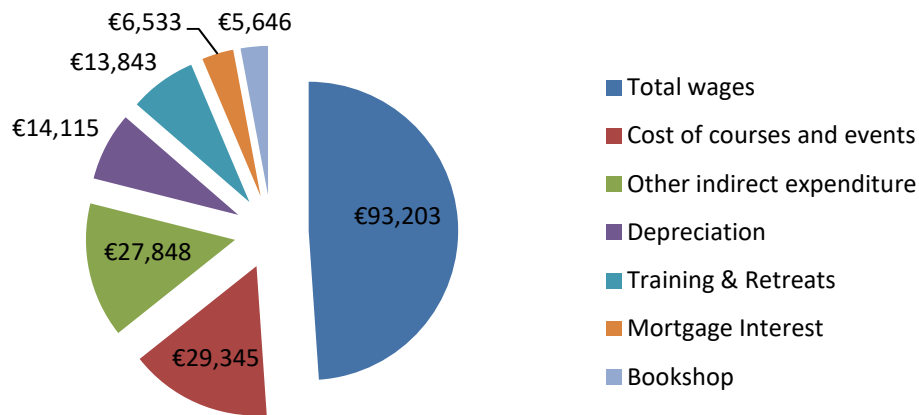

# Expenditure Breakdown for 2014 – 2016 for the Dublin Buddhist Centre

## Breakdown of Main Expenditure 2014

## Breakdown of Main Expenditure 2015