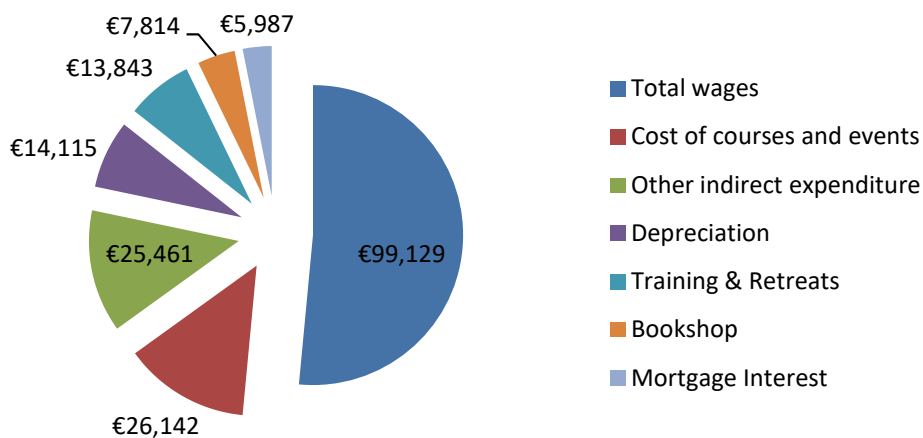

# Expenditure Breakdown for 2014 – 2016 for the Dublin Buddhist Centre

## Breakdown of Main Expenditure 2014

## Breakdown of Main Expenditure 2015